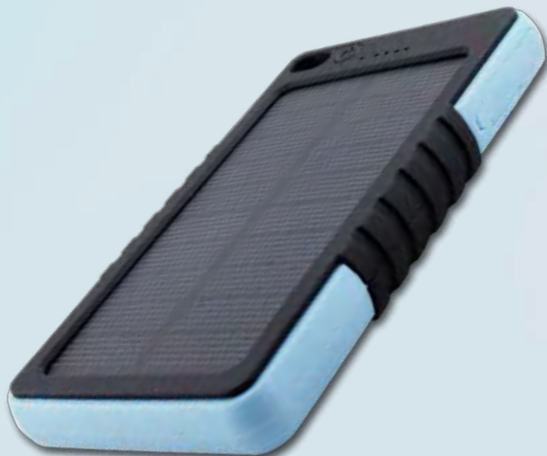

SOLAR-POWERBANK HEJU ISAR

Solar-Ladegerät in drei frischen Farben für alle, die gerne draußen sind: stoßsicher & spritzwassergeschützt.

Solar charger in three crisp colors for all those who like the outdoors: shock resistant and splash water resistant.

↑↓	145 x 75 x 14 mm
■	160 g
✳	Kunststoff / plastic
⚙	60 x 20 mm, ☼
📦	weiße Geschenkbox / white gift box
⦿	● ● ● ● ●
⚡	5000 mAh / ⚡ 5V, 1000 mAh / ⚡ 5V, 1000 mAh / ⚡ 5V, 1000 mAh

PB1014