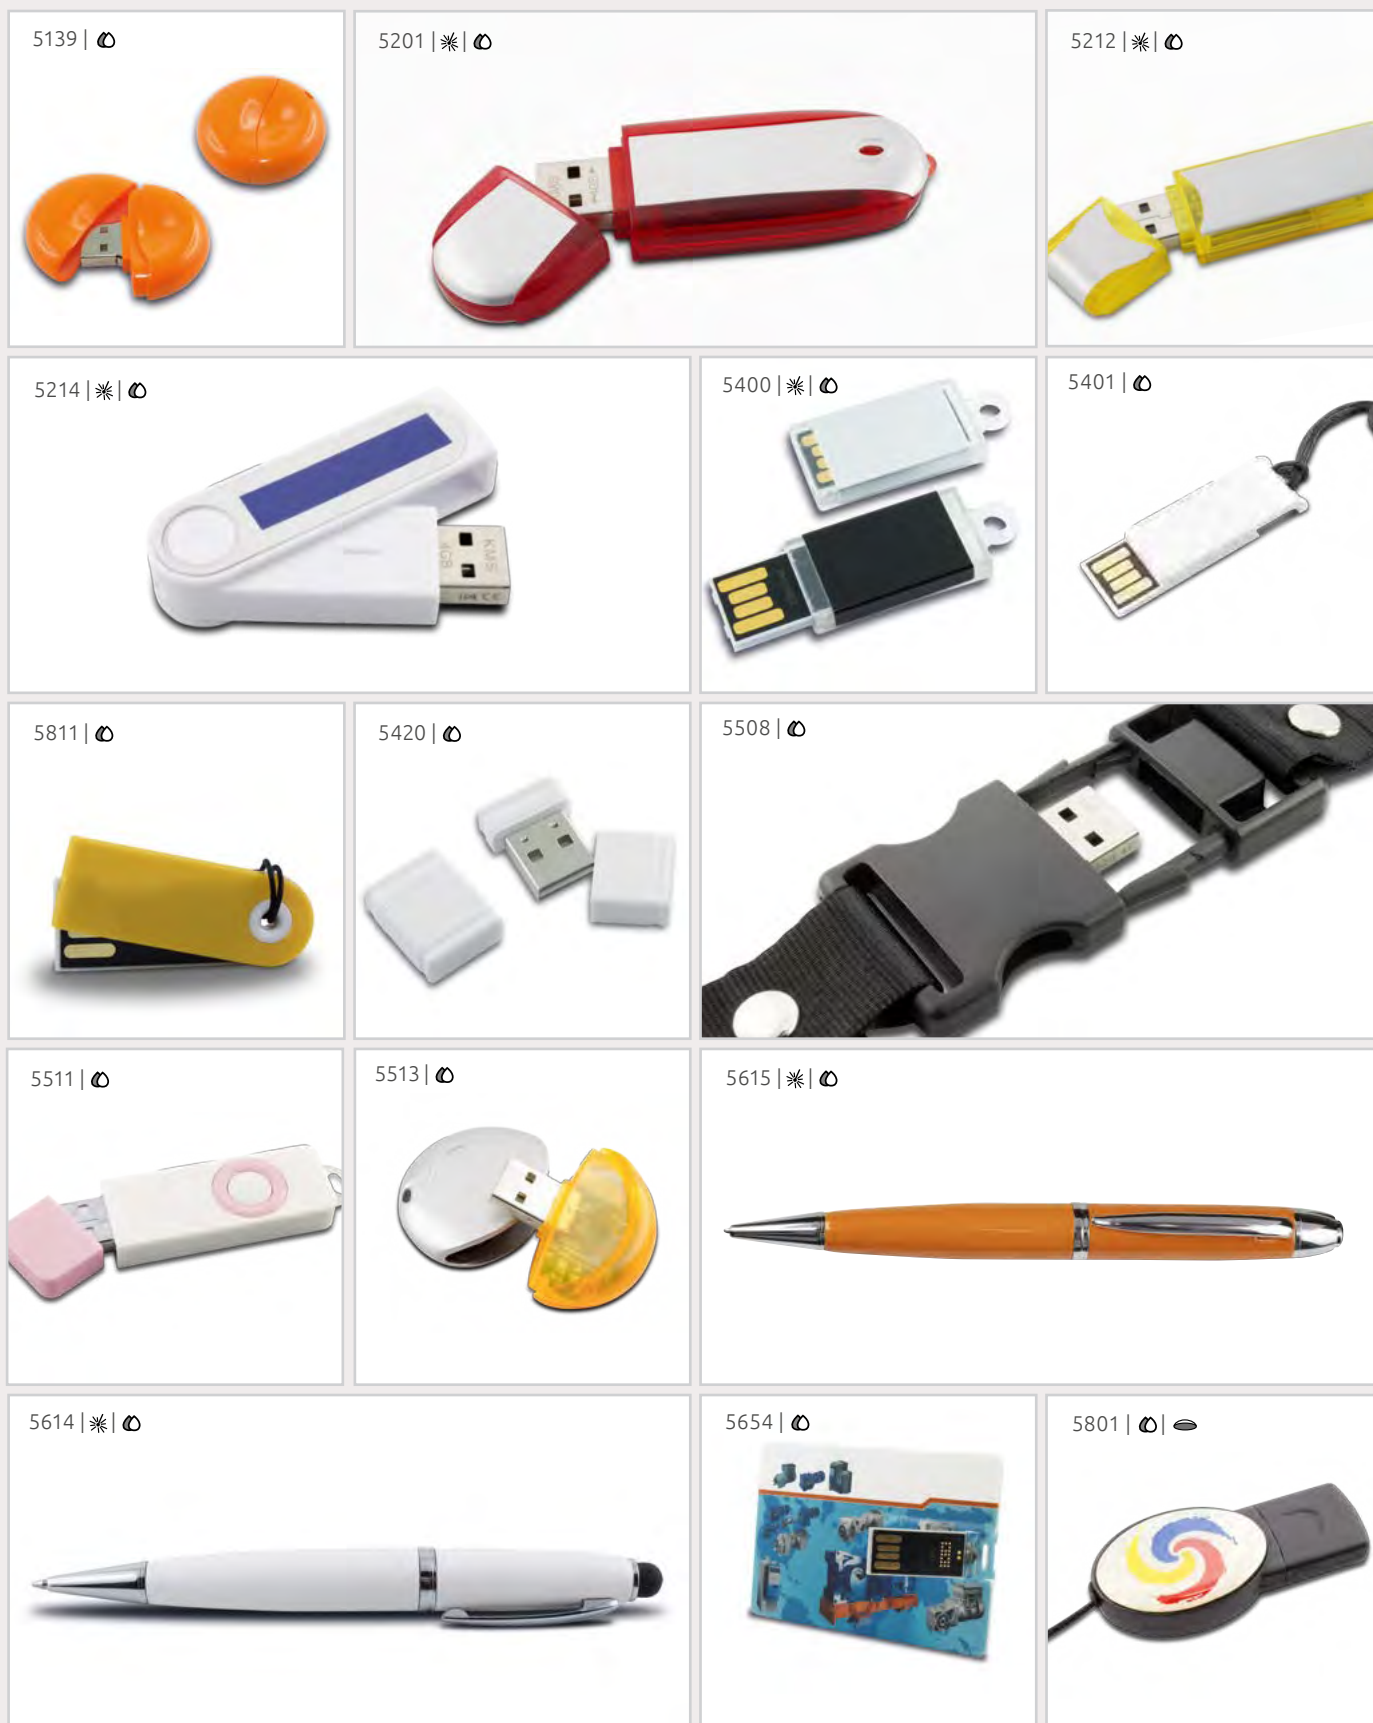

Druckoptionen: ✱ Lasergravur | ◉ Druck | ◉ Doming Sticker