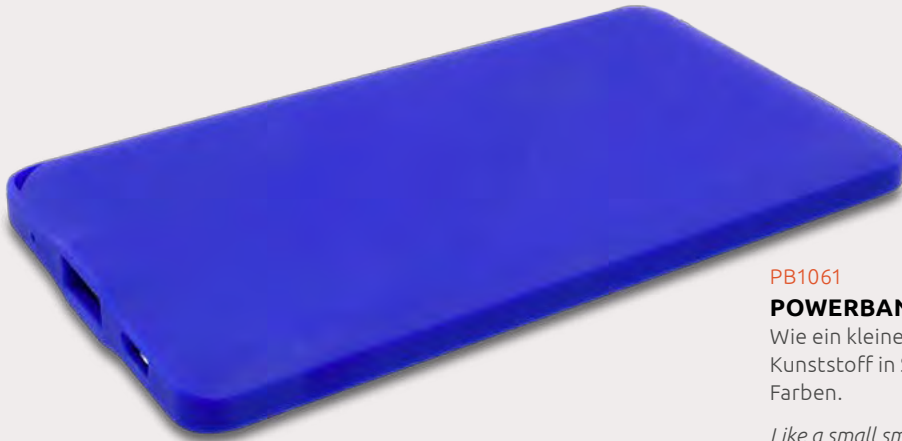

PB1061

PB1061

POWERBANK HEJU JUBA

Wie ein kleines Smartphone: flache, kompakte Energie-Tanke aus Kunststoff in Soft-Touch-Haptik. Erhältlich in vielen Fröhlichen Farben.

Like a small smart phone. A flat, compact energy tank, made from plastic, with Soft-Touch haptics. It comes in all colors of the rainbow.

↕	116 x 65 x 9 mm
⚖	95 g
✳	Kunststoff / plastic
⚙	70 x 40 mm, 🔌
📦	weiße Kartonbox / white paperbox
🎨	● ● ● ● ● ● ● ●
⚡	4000 mAh / ⚡ 5V, 800 mAh / ⚡ 5V, 1000 mAh

PB1077