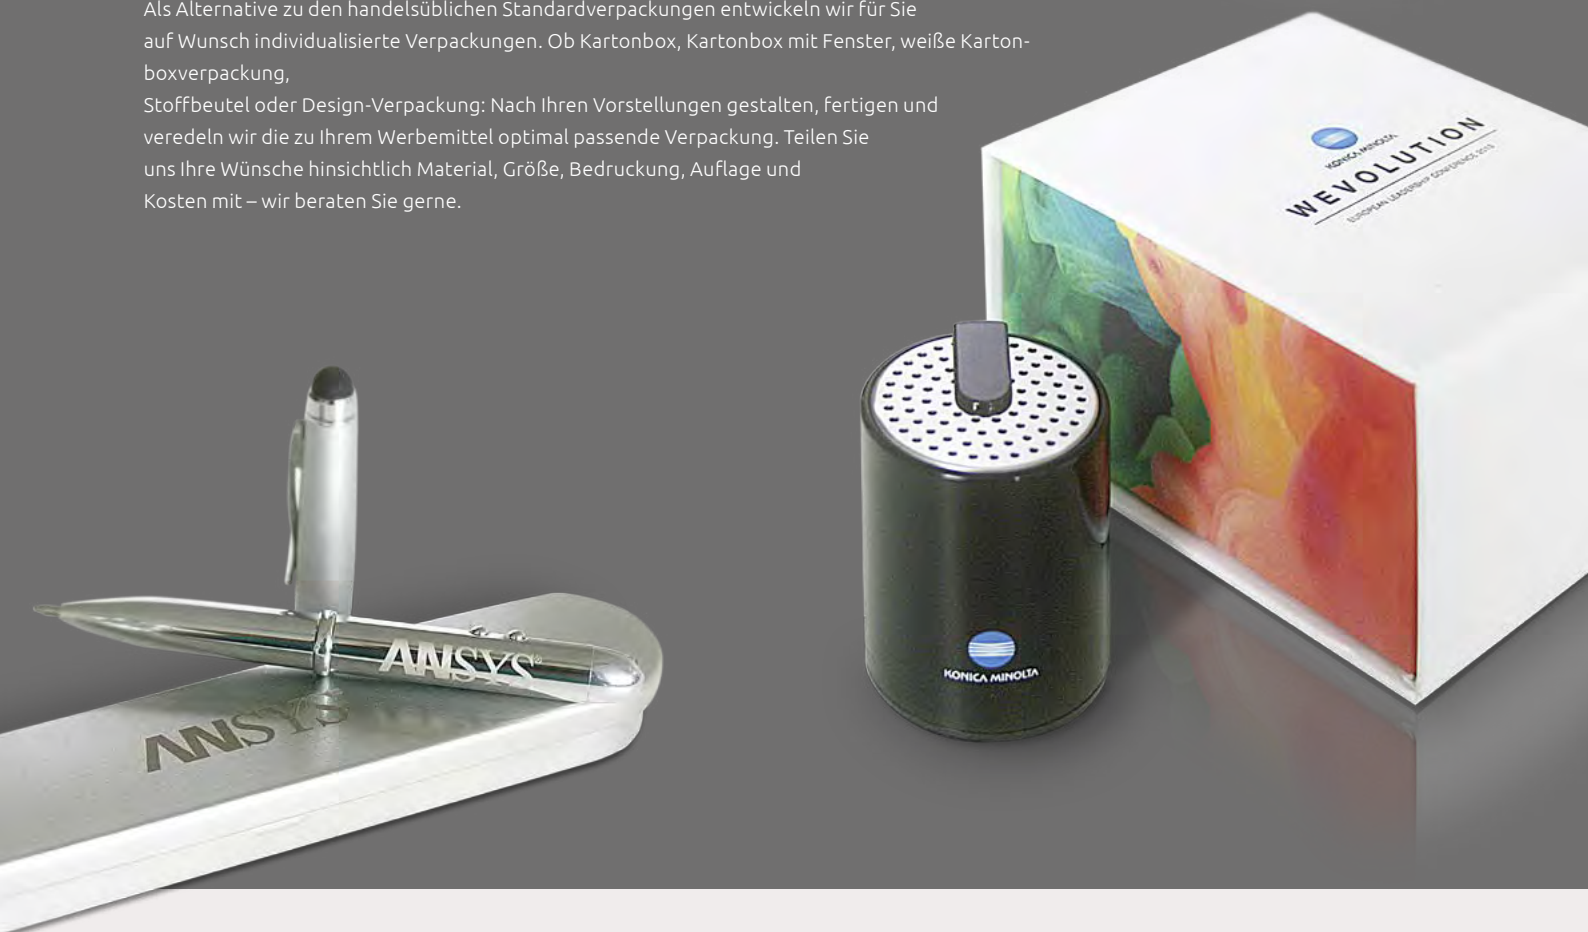

Richtig Eindruck machen mit individualisierten Verpackungen!

Als Alternative zu den handelsüblichen Standardverpackungen entwickeln wir für Sie auf Wunsch individualisierte Verpackungen. Ob Kartonbox, Kartonbox mit Fenster, weiße Kartonboxverpackung,

Stoffbeutel oder Design-Verpackung: Nach Ihren Vorstellungen gestalten, fertigen und veredeln wir die zu Ihrem Werbemittel optimal passende Verpackung. Teilen Sie uns Ihre Wünsche hinsichtlich Material, Größe, Bedruckung, Auflage und Kosten mit – wir beraten Sie gerne.